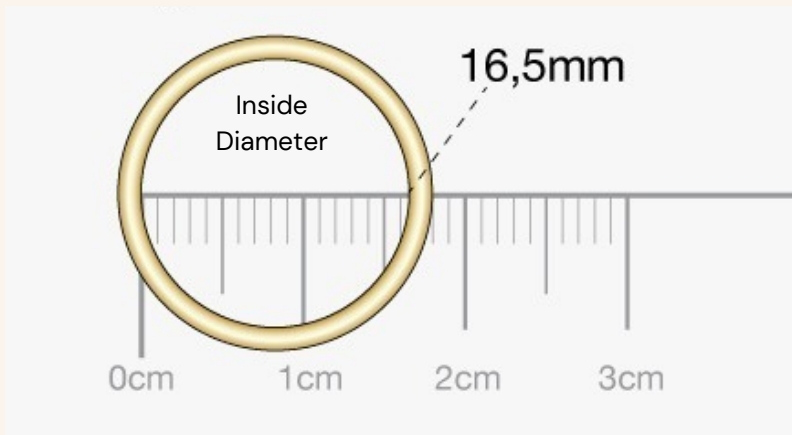

Find your Ring Size

Just get an existing ring that fits comfortably on the finger you're wanting the new ring for. Using a ruler, measure the inner diameter of your ring, then refer to our Ring Measurements chart below for the correct size.

Alternatively, you can send us an image of the ring placed on the ruler as shown in the above image our team will help you find the correct ring size